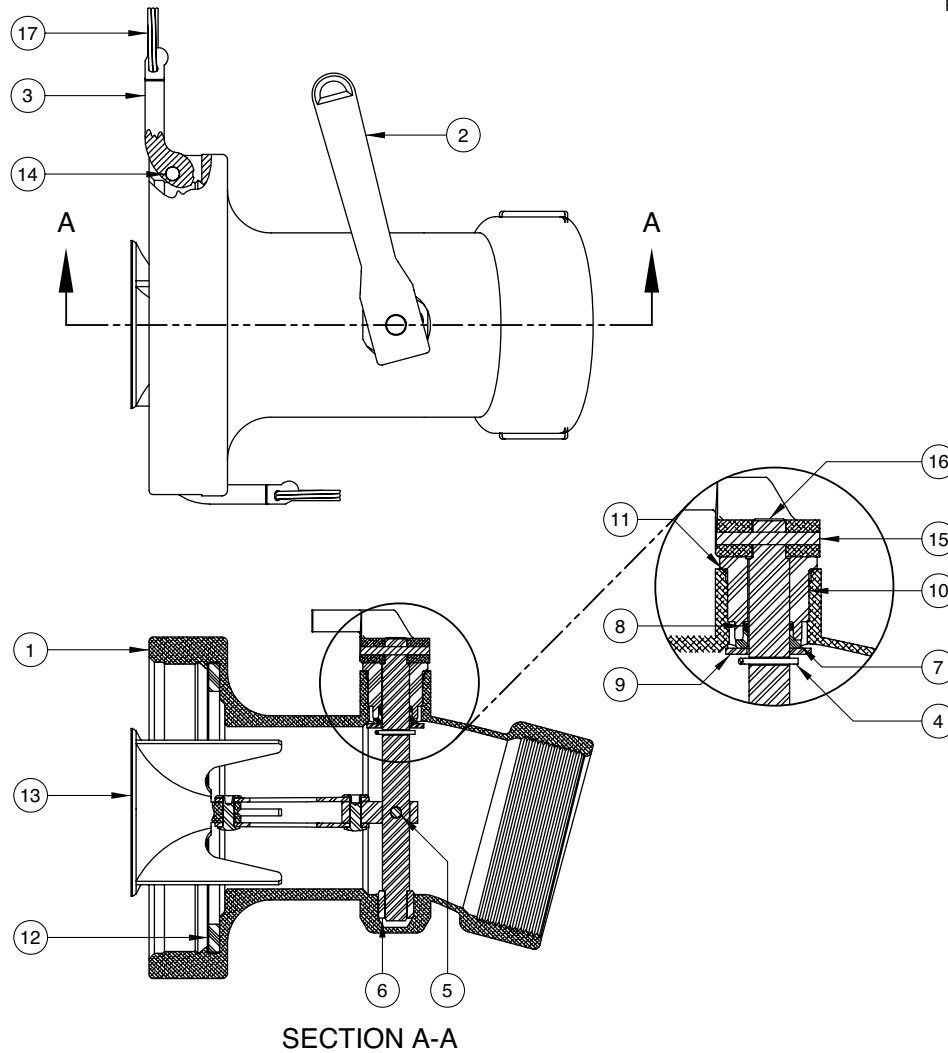

871ED-AL40 4" Gravity Coupler

Replacement Parts

Rev. 0, January 2003

ITEM	PART NUMBER	DESCRIPTION	QTY.
1	E00227A	BODY	1
2	C10116DI	LEVER	1
3	D10184M	KAM ARM	2
4	H01186M	COTTER PIN	1
5	H04139M	PIN	1
6	H06111RP	BUSHING	1
7	H06121RP	SHAFT RETAINER	1
8	H06281M	O-RING (BUNA)	1
9	H06364M	WASHER	1

ITEM	PART NUMBER	DESCRIPTION	QTY.
10	H07724M	STUFFING BOX	1
11	H07725M	O-RING (BUNA)	1
12	H08347M	GASKET (BUNA)	1
13	H08475	POPPET	1
14	H20144M	GROOVE PIN	2
15	H20342M	DRIVE PIN	1
16	H20345RE	SHAFT	1
17	H20550M	FINGER RING	2